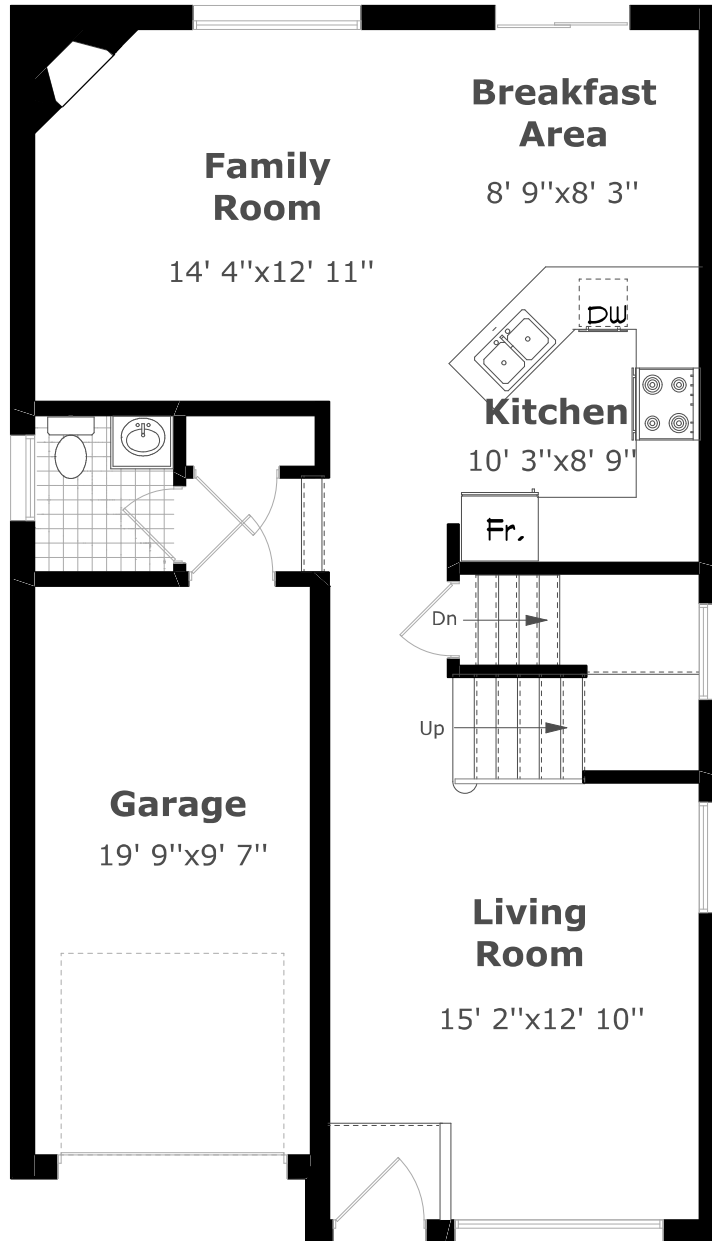

3267 Scotch Pine Gate

Main Floor Plan

822.4 sq. ft. +

214.4 sq. ft. (Garage)

Measurements may not be 100% accurate. Floor Plans provided for illustrative purposes only. Room sizes not used to calculate area.